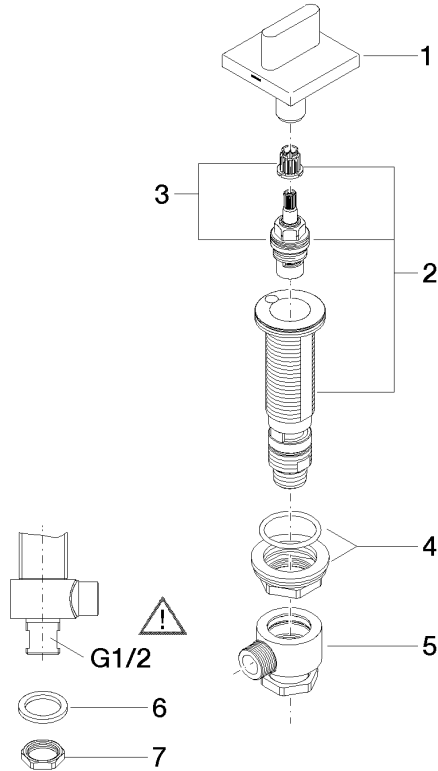

CL.1 Deck valve anti-clockwise closing hot - Dark Chrome

CL.1

20 000 706

- hole diameter valve 32 mm
- rosette 60 x 60 mm
- with hot marking

	Dark Chrome	20 000 706-19
	Chrome	20 000 706-00
	Brushed Platinum	20 000 706-06
	Brushed Champagne (22kt Gold)	20 000 706-46
	Champagne (22kt Gold)	20 000 706-47
	Brushed Dark Platinum	20 000 706-99

20 000 706

mm [inches]

Flow rate chart

Certificates

WRAS_2103001.

20 000 706

Parts for other finishes can be found here: [Chrome](#)

Spare parts list

No.	Item Number	Name	Quantity used	Delivery time
1	90 20 70 051 05-19	handle (hot)	1	20
2	04 17 11 058 32 90	side panel	1	2
3	90 90 03 132 00 90	top	1	2
4	04 23 10 032 78 90	fixing set	1	2
5	04 17 11 023 10 90	distributor	1	2
6	90 23 30 040 00-19	threaded connector	1	-
Spare part can no longer be ordered, please order the replacement item				
7	09 30 11 059 90	disc	1	2
8	09 23 10 012 90	nut	1	2