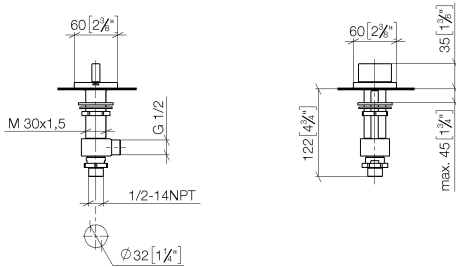

CL.1 Deck valve anti-clockwise closing hot - Dark Chrome

CL.1

20 000 706

- hole diameter valve 32 mm
- rosette 60 x 60 mm
- with hot marking

	Dark Chrome	20 000 706-19
	Chrome	20 000 706-00
	Brushed Platinum	20 000 706-06
	Brushed Champagne (22kt Gold)	20 000 706-46
	Champagne (22kt Gold)	20 000 706-47
	Brushed Dark Platinum	20 000 706-99

20 000 706

mm [inches]

Flow rate chart

Certificates

WRAS_2103001.

20 000 706

Parts for other finishes can be found here: [Chrome](#)

Spare parts list

No.	Item Number	Name	Quantity used	Delivery time
1	90 20 70 051 05-19	handle (hot)	1	20
2	04 17 11 058 32 90	side panel	1	2
3	90 90 03 132 00 90	top	1	2
4	04 23 10 032 78 90	fixing set	1	2
5	04 17 11 023 10 90	distributor	1	2
6	90 23 30 040 00-19	threaded connector	1	-
Spare part can no longer be ordered, please order the replacement item				
7	09 30 11 059 90	disc	1	2
8	09 23 10 012 90	nut	1	2